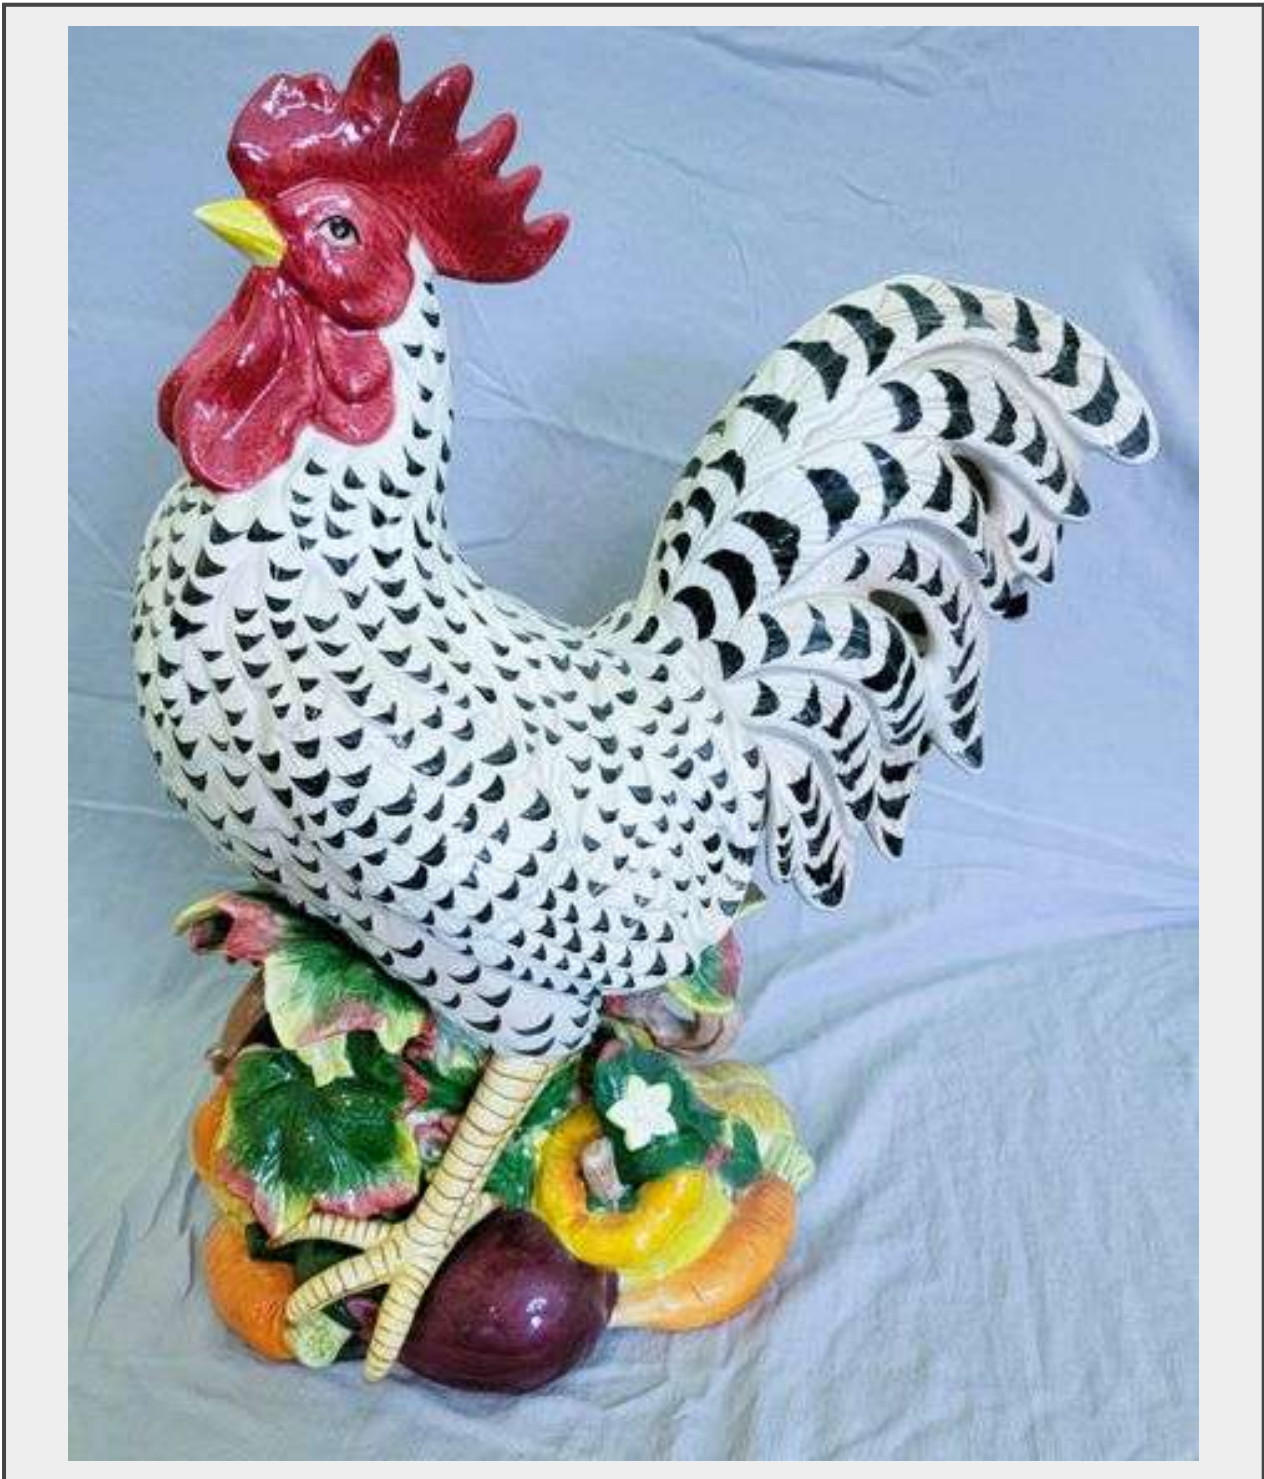

Sale Name: LARGE Estate Auction - Fruitland, ID

LOT 50 - Porcelain Rooster by Fitz & Floyd

Item Location Dining Room

Measurements 16 in tall

Have a Question? If you have questions about this lot please call. (208) 900-8475. We are not always near our email or FB messenger.

Description

Porcelain Rooster by Fitz & Floyd

Quantity: 1

<https://bid.clixauctions.com/>